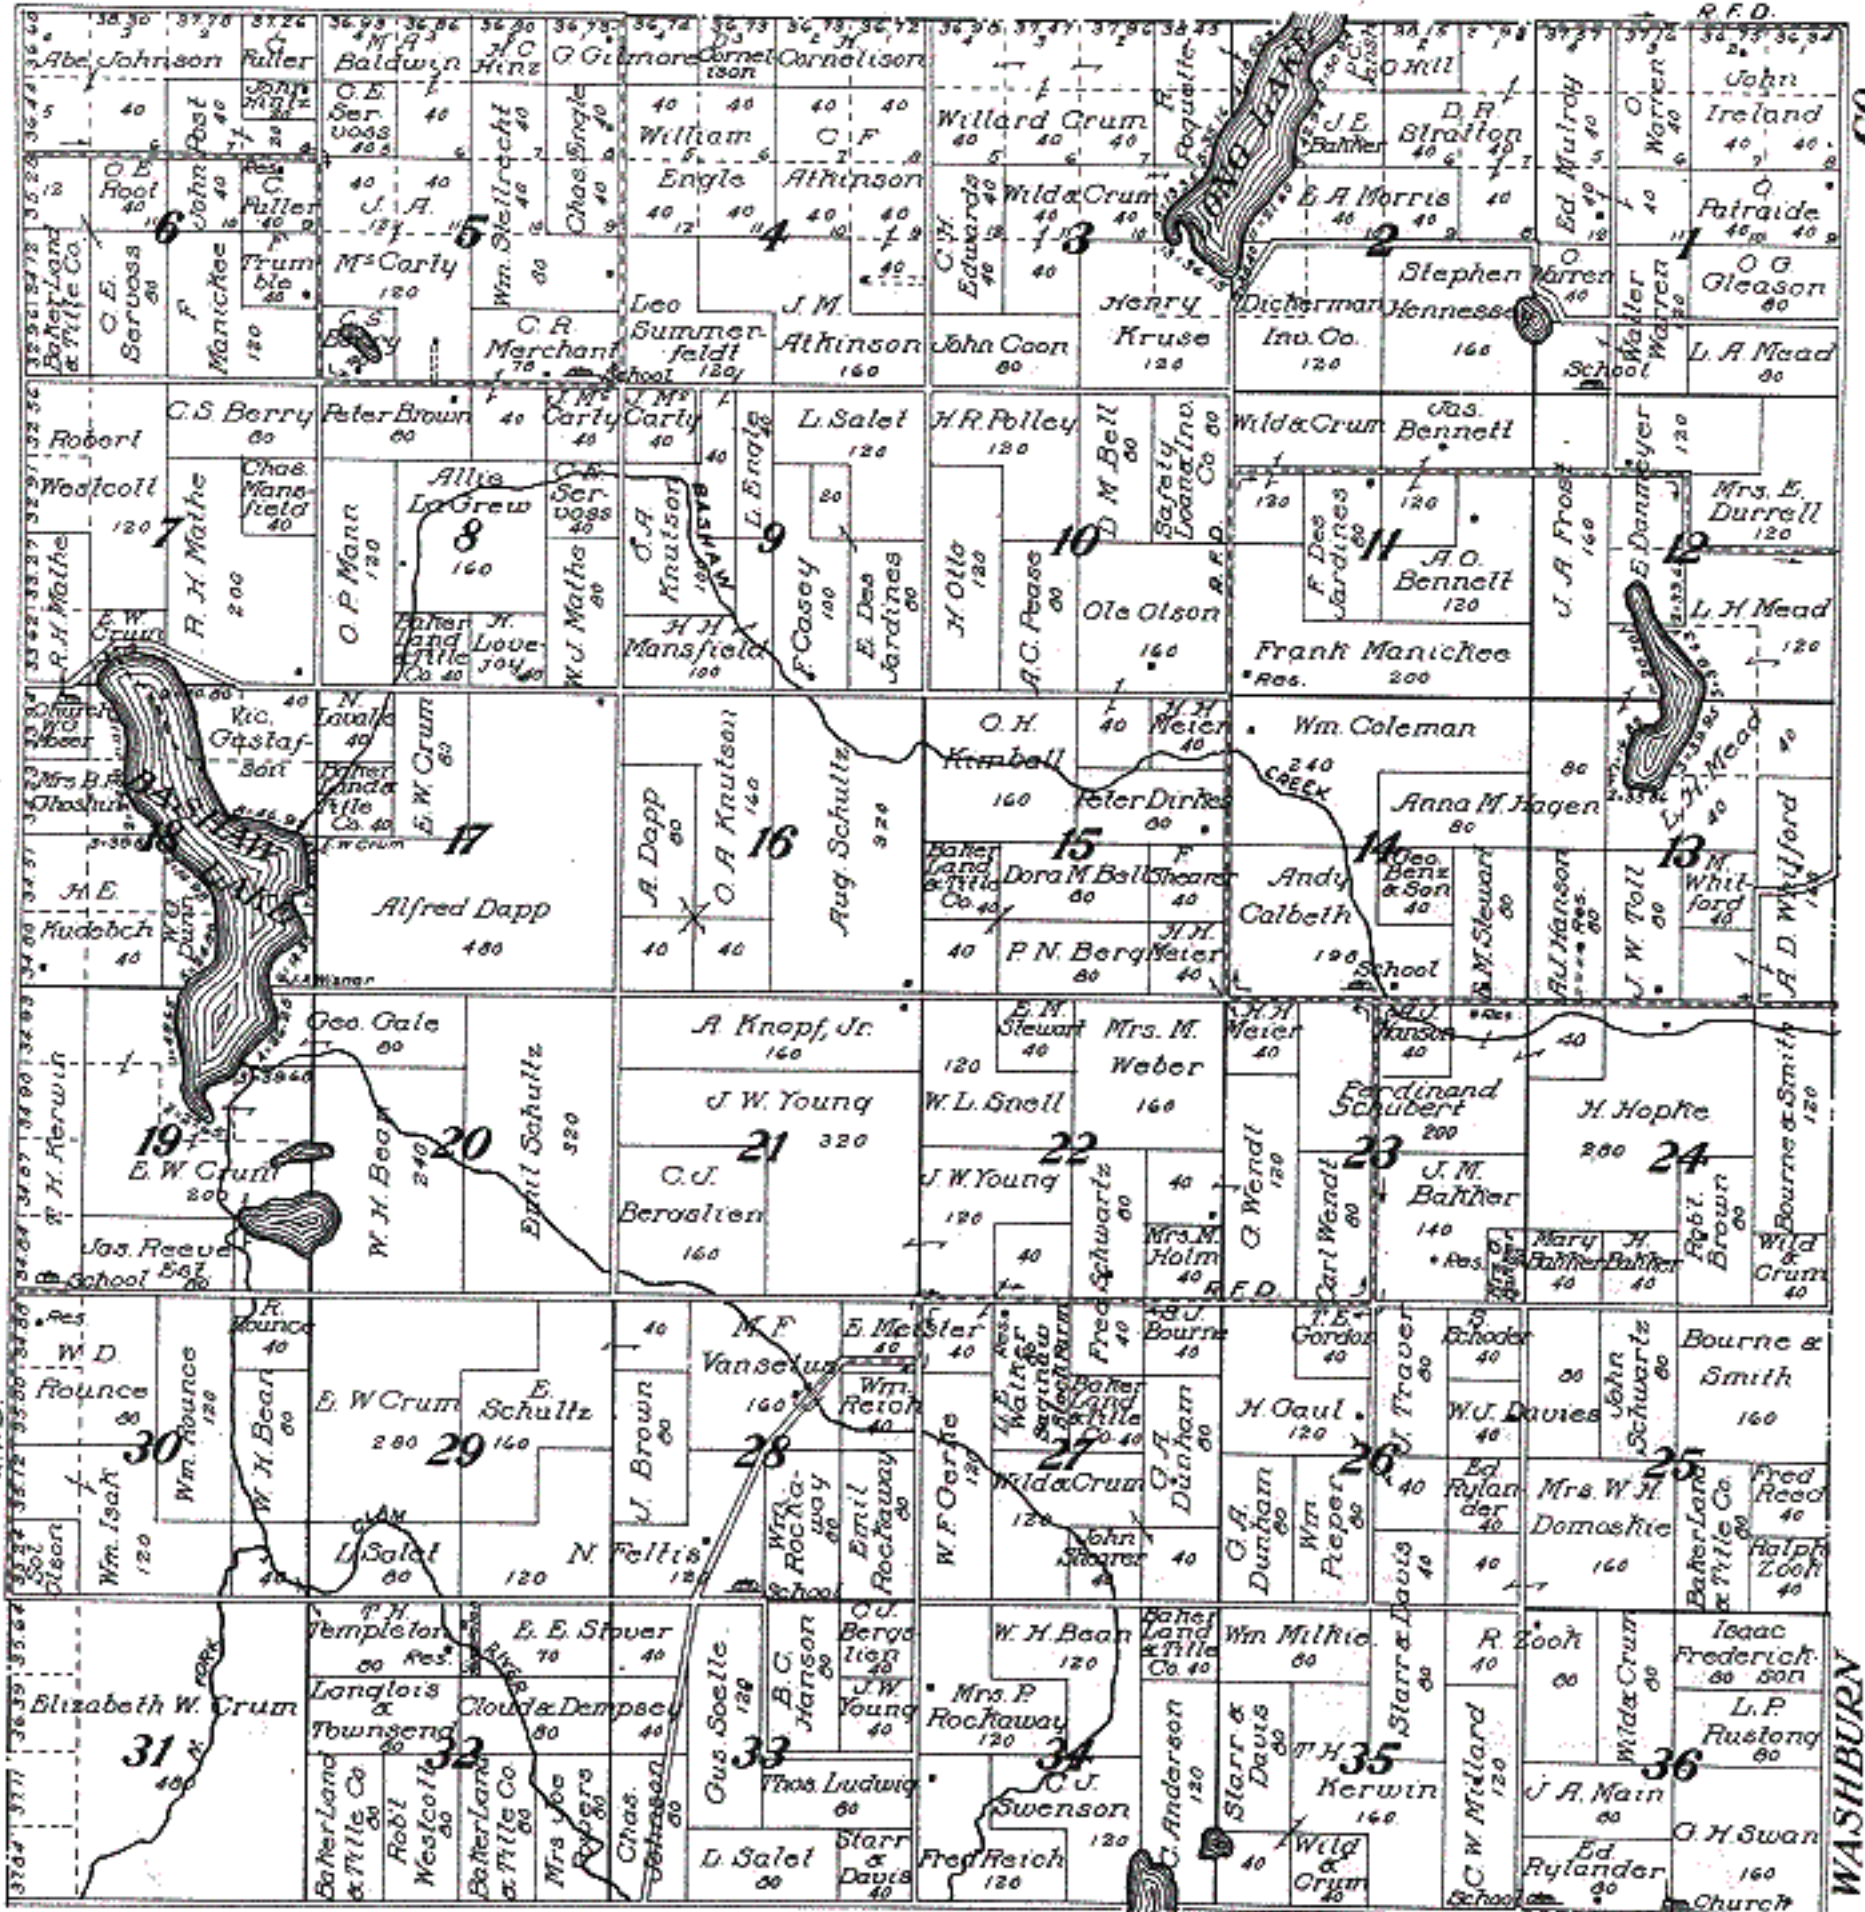

MAP OF
TOWNSHIP 38 N., RANGE 14 W.
OF THE 4th P. M. Scale 2 inches to 1 mile

DEWEY

WASHBURN CO.